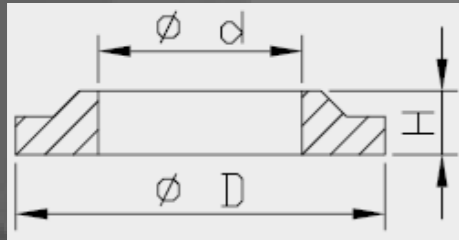

Dust Seal dimensions				
Art. nr.	d	D	H	
120301200101	12.5	27.0	10.0	
120301400101	14.0	28.0	10.0	
120301600101	16.0	31.0	10.0	
120301600201	16.0	31.0	10.0	
120301800101	18.0	34.0	10.0	

O-ring Seal Head