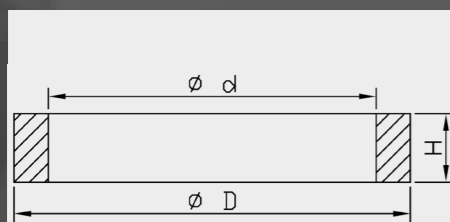

Sherco		
Model	Years	Art. nr.
SEF-R	2014-	110010000302

Original NOK Oil Seals for front forks of not oem KYB equipped motorcycles

Oil Seal dimensions				
Art. nr.	d	D	H	
110013600102	36.0	48.5	8.0	
110014100102	41.0	53.0	8.0	
110014300102	43.0	55.0	9.5	
110014600102	46.0	58.0	9.5	
110014800102	48.0	58.0	8.5	
110014800202	48.0	58.0	8.5	
110014800302	48.0	58.0	8.5	
110014800402	48.0	58.0	9.0	
110014800502	48.0	58.0	9.0	