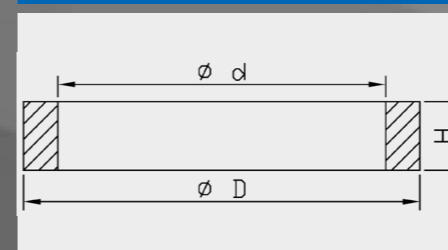

Oil Seal dimensions				
Art. nr.	d	D	H	
110014800302	48.0	58	8.5	
110010000302	48.0	57.8	9.5