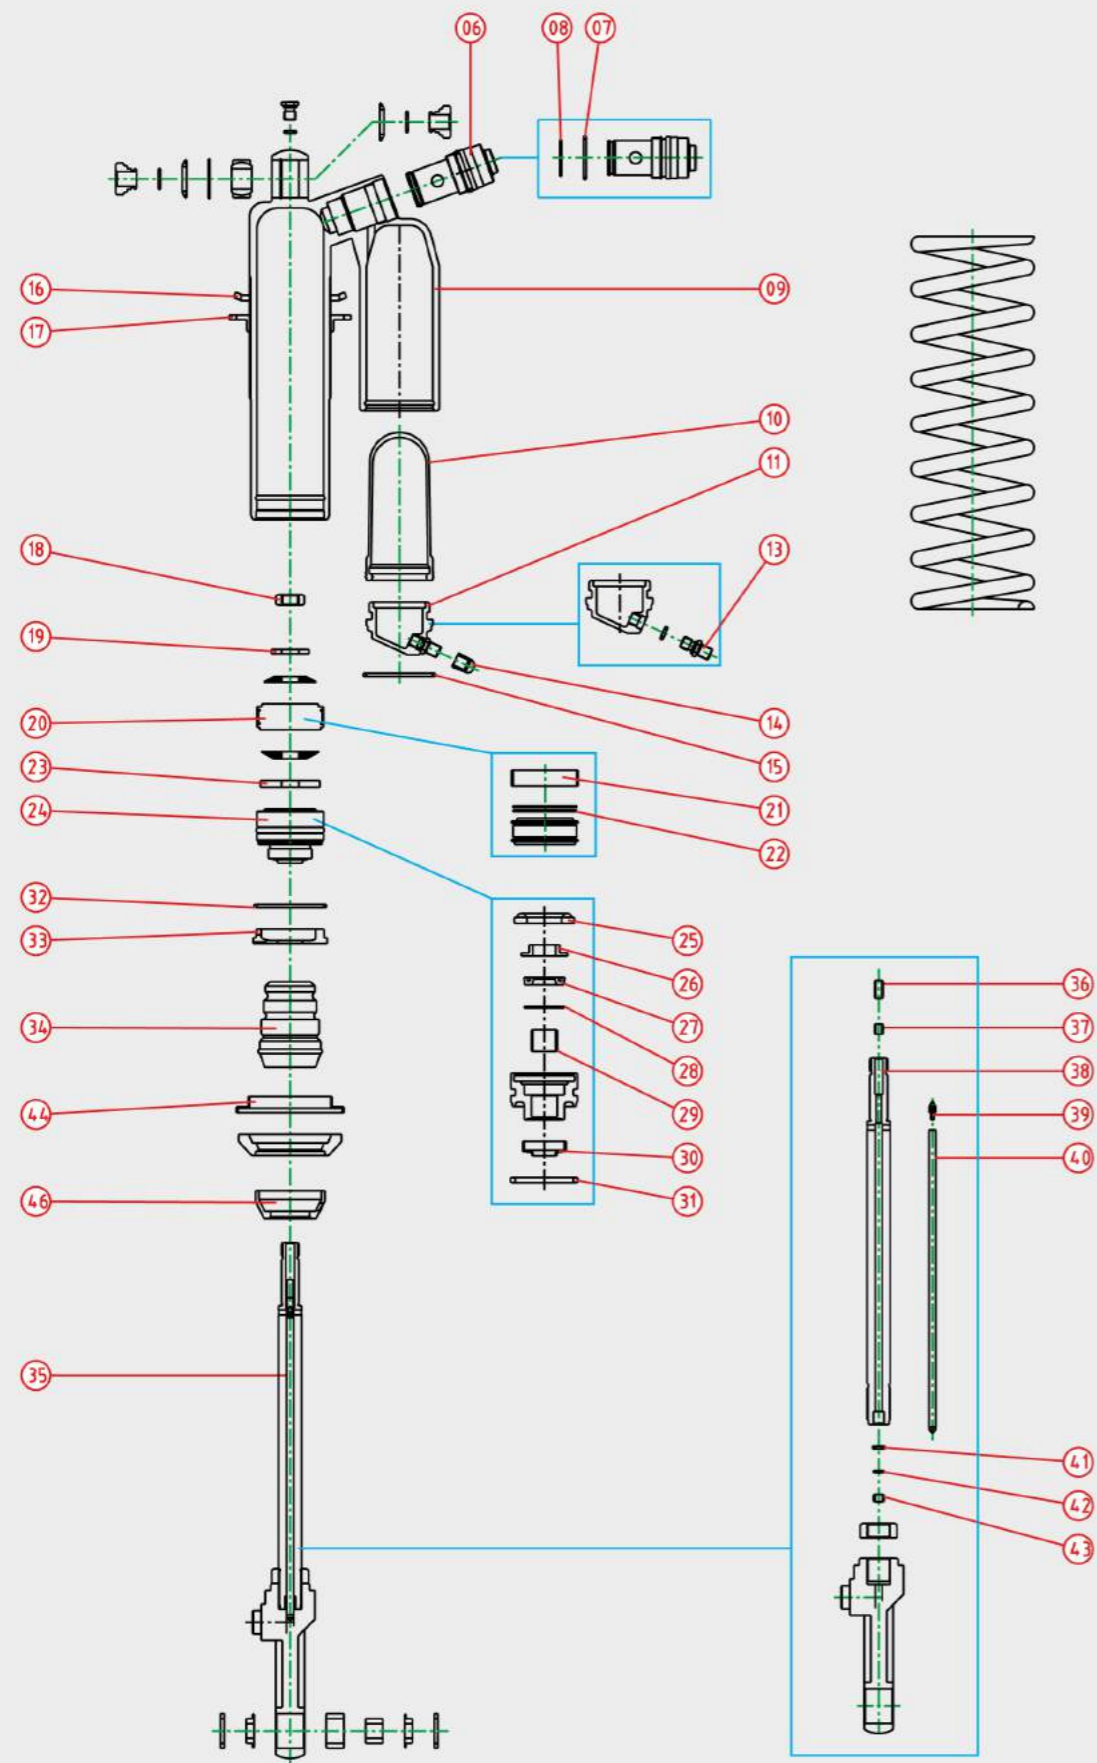

Quad Service Parts

Nr.	Description	Page
10	bladder	156
20	piston complete	157
21	piston ring	158
22	piston o-ring	159
23	support washer piston rod	160
24	seal head complete	161
25	bump rubber seal head	162
26	washer seal head large / oil lock	162
27	oil seal	162
28	washer bearing small	163
29	bush	163
30	dust seal	164
31	o-ring seal head	165