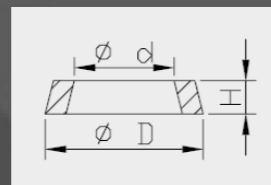

Suzuki			
Model	Years	Position	Art. nr.
LT-450	2006-2009	front	I20260000101
	2006-2009	rear	I20261800101

Can-am			
Model	Years	Position	Art. nr.
DS450X.XC	2009-2011	rear	I20260000101

Bush

29

Yamaha			
Model	Years	Position	Art. nr.
YFZ450	2004-2009	front	I20291200101
YFZ450R	2009-2012	front	I20291400101
	2009-2012	rear	I20291600201
YFZ450X	2010-2011	front	I20291400101
	2010-2011	rear	I20291600201

Suzuki			
Model	Years	Position	Art. nr.
LT-450	2006-2009	front	I20291400201
	2006-2009	rear	I20291800101

Can-am			
Model	Years	Position	Art. nr.
DS450X.MX	2009-2012	front	I20291600201
	2009-2012	rear	I20291600201
DS450X.XC	2009-2011	front	I20291200101
	2009-2011	rear	I20291400101

27

Yamaha			
Model	Years	Position	Art. nr.
YFZ450	2004-2009	front	I20271200101
YFZ450R	2009-2012	front	I20271400101
	2009-2012	rear	I20271600101
YFZ450X	2010-2011	front	I20271400101
	2010-2011	rear	I20271600101

Can-am			
Model	Years	Position	Art. nr.
DS450X.MX	2009-2012	front	I20271600201
	2009-2012	rear	I20271600201
DS450X.XC	2009-2011	front	I20271200101
	2009-2011	rear	I20271400101

Suzuki			
Model	Years	Position	Art. nr.
LT-450	2006-2009	front	I20271400101
	2006-2009	rear	I20271800201

Oil Seal dimensions				
Art. nr.	d	D	H	
I20271200101	12.5	27.0	5.0	
I20271400101	14.0	30.0	5.0	
I20271600101	16.0	36.0	5.0	
I20271600201	16.0	28.0	5.0	
I20271800201	18.0	30.0	5.0	

Bush dimensions