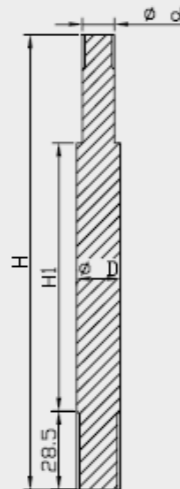

Piston Rod Assembled

38.1

Yamaha		
Model	Years	Art. nr.
YZ125/YZ250	2006-	120380012001
YZ250X	2016-	120380012001
YZ250F	2006-2009	120380012001
	2010-2011	120380013001
	2012-2018	120380012601
	2019-	120380015601
YZ250FX	2015-	120380016901
YZ450F	2006-2009	120380012001
	2010-2011	120380014601
	2012-2017	120380012601
	2018-	120380015601
YZ450FX	2016-2018	120380016901
	2019-	120380015601
WR250F	2007-2014	120380012101
	2015-	120380016901
WR450F	2007-2011	120380012101
	2012-2015	120380011101
	2016-2018	120380014101
	2019-	120380015601

Kawasaki		
Model	Years	Art. nr.
KX450F	2007-2009	120380011701
	2010-2014	120380014701

Honda		
Model	Years	Art. nr.
CRF450R	2009-2014	120380012201
	2015-2016	120380013201

Suzuki		
Model	Years	Art. nr.
RM-Z250	2016-2018	120380013301

PRE-ASSEMBLED PISTON ROD
includes: clip pen, needle guide, piston rod, needle, o-ring, spacer and bush