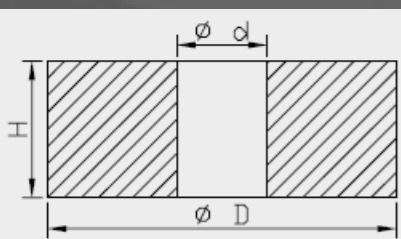

Piston Comp dimensions

Art. nr.	d	D	H
I20203600101	9.0	36.0	14.0
I20204000101	12.0	40.0	18.0
I20204400101*	12.0	44.0	16.0
I20204600601	12.0	46.0	18.0
I20204601001	12.0	46.0	18.0
I20205000201	12.0	50.0	18.0
I20205000301	12.0	50.0	18.0