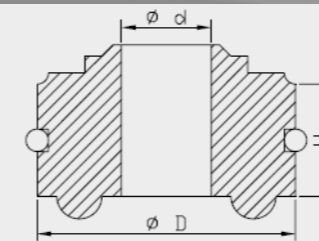

Support Washer dimensions

Art. nr.	d	D	H
I20230000101	9.0	33.0	4.0
I20230000201	12.0	37.0	4.5
I20230000301	12.0	37.0	3.2
I20230000401	12.0	41.0	4.5
I20230000701	14.0	41.0	4.5

Seal Head Complete dimensions