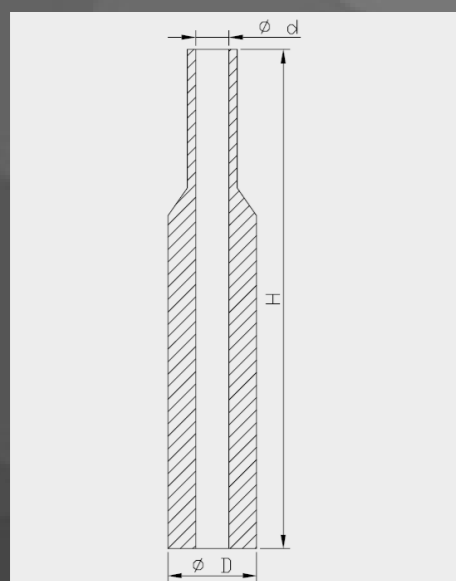

Spring Guide

18

Yamaha			Kawasaki			GasGas		
Model	Years	Art. nr.	Model	Years	Art. nr.	Model	Years	Art. nr.
YZ65	2019-	110183609001	KX80/KX85	1990-	110183600101	EC RANGER	2019-	110184601001
YZ80/YZ85	1993-2018 2019-	110183600101 110183600201	KX125	2002-2003	110184800101*			
YZ125/YZ250	2004-2004	110184800201	KX250	2002-2003	110184800101*			
YZ250F	2004-2004	110184800201						
YZ450F	2004-2004	110184800201						
WR250F	2005-2005 2006-2014	110184800101* 110184800201						
WR450F	2005-2005 2006-2011	110184800101* 110184800201						

Bump Rubber Washer dimensions

Art. nr.	d	D	H
110183600101	12.1	20.0	150.0
110184800101*	16.1	31.0	177.0
110184800201	12.8	32.0	115.0

Cylinder Head Comp

19

Yamaha			
Model	Years	Art. nr.	O-ring
YZ65	2019-	110190000801¹	
YZ80/YZ85	1993-	110190000801¹	
YZ125/YZ250	2006-2007 2008-2014 2015-	110190001601* 110190002601 110190004201	110622800101 110622800101
YZ250X	2016-	110190004201	110622800101
YZ250F	2006-2007 2008-2009 2010-2011 2012-2018 2019-	110190001601* 110190002601 110190004301 110190004201 110190005001	110622800101 110622800101 110622800101 110622800101 110622800201
YZ250FX	2015-	110190004201	110622800101
YZ450F	2006-2007 2008-2009 2010-2011 2012-2017 2018-	110190001601* 110190002601 110190004301 110190004201 110190005001	110622800101 110622800101 110622800101 110622800101 110622800201
YZ450FX	2016-	110190004201	110622800101
WR250F	2005-2005 2006-2014 2015-	110190000901* 110190001001 110190004201	
WR450F	2005-2005 2006-2011 2012-	110190000901* 110190001001 110190004201	110622800101

GasGas			
Model	Years	Art. nr.	O-ring
EC250/300	2018-	110190004201	110622800101
XC250/300	2018-	110190004201	110622800101

¹ Cylinder head only

Cylinder Head Guide Ring

19.1

Honda		
Model	Years	Art. nr.
CRF450R	2015-2016	110190001801

Suzuki		
Model	Years	Art. nr.
RM-Z250	2016-2018	110190001801

Kawasaki			
Model	Years	Art. nr.	O-ring
KX250	2005-2008	110190002201*	
KX450F	2007-2007 2008-2009 2010-2012 2013-2014	110190001601* 110190002601 110190004201 110190004701	
KLX450R	2007-2009	110190001601* 110622800101	

Honda			
Model	Years	Art. nr.	O-ring
CRF450R	2009-2010 2011-2012 2013-2013 2014-2014	110190002601 110190004201 110190004701 110190004901	110622800101 110622800101 110622800101 110622800101

Suzuki			
Model	Years	Art. nr.	O-ring
RM-Z250	2019-	110190004201	110622800101

Husqvarna			
Model	Years	Art. nr.	O-ring
CR/TC/TXC	2010-2013	110190002601	110622800101

Sherco			
Model	Years	Art. nr.	O-ring
SE/SEF Factory	2019-	110190004201	110622800101
SC/SCF Factory	2019-	110190004201	110622800101