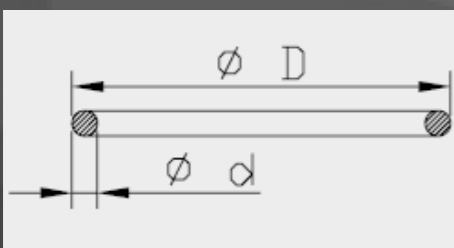

Kawasaki		
Model	Years	Art. nr.
KX80/KX85	2001-	I20333600101
KX125/KX250	1991-1992	I20334400101*
	1993-2008	I20334600101
KX250F	2004-2005	I20334600101
KX450F	2006-2008	I20334600101
	2009-2014	I20335000201
KX500	1991-1992	I20334400101*
	1993-2004	I20334600101
KLX450R	2007-2007	I20334600101

GasGas		
Model	Years	Art. nr.
EC/XC250/300	2018-	I20334600201
EC RANGER	2019-	I20334600101

Sherco		
Model	Years	Art. nr.
SE/SEF Factory	2019-	I20335000401
SC/SCF Factory	2019-	I20335000401

Honda		
Model	Years	Art. nr.
CR125R	1991-1992	I20334400101*
	1993-2007	I20334600101
CR250R	1991-1991	I20334400101*
	1995-1996	I20334600101
CRF450R	2009-2016	I20335000201
CR500R	1991-1993	I20334400101*
	1995-2002	I20334600101
XR650R	2000-2007	I20334400101*

Suzuki		
Model	Years	Art. nr.
RM250	2001-2001	I20334400101*
	2002-2003	I20334600101
RM-Z250	2004-2006	I20334600101
	2016-	I20335000201

Husqvarna		
Model	Years	Art. nr.
ALL	2011-2013	I20334600101

Stop Ring Body dimensions

Art. nr.	d	D
I20154600101	2.0	50.0
I20155000101	2.0	54.0
I20323600101	1.8	40.0
I20324000101	2.0	41.0
I20324400101*	2.0	48.0