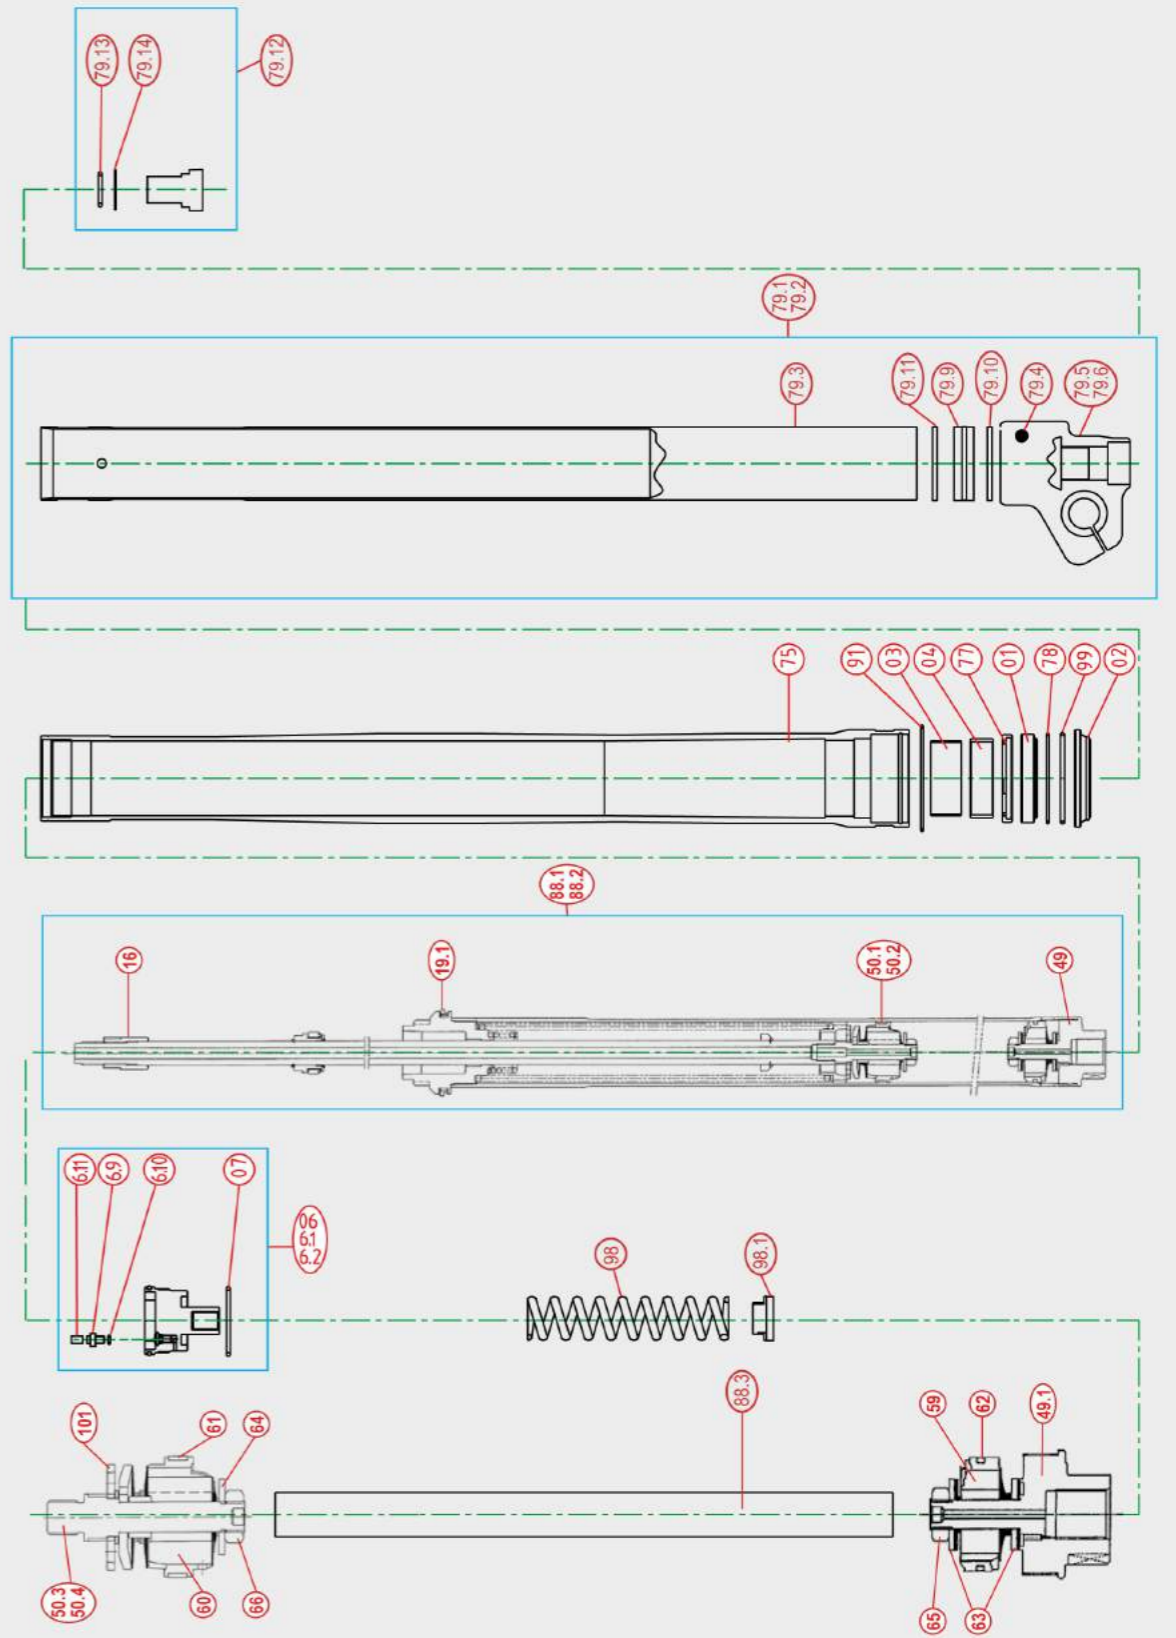

PSF I

PSF II

Front Fork

Nr.	Description	Page
1	oil seal	18
2	dust seal	20
3	piston metal	22
4	slide metal	24
	service kit	26
5	front fork spring	28
6	top cap complete	34
6.1	top cap assy right	35
6.2	top cap assy left	35
6.9	air valve comp	35
6.10	o-ring air valve	35
6.11	cap air valve	35
7	top cap o-ring top	36
8	top cap o-ring bottom	37
9	bleed bolt complete with o-ring	38
11	plastic ring under top cap	39
12	spring seat against top cap steel	40
13	bump rubber	41
14	bump rubber washer	42
15	bump rubber holder steel	42
16	nut next to top cap	43
18	spring guide	44
19	cylinder head comp	45
19.1	cylinder head guide ring	45
20	spring seat top of cartridge	46
21	seal inside cartridge head	46
22	cylinder bushing complete	47
23	bush cylinder head	47
24	free piston spring	48
25	spring seat against free piston	49
26	free piston complete	50
27	free piston o-ring top	50
28	free piston metal top	51
29	free piston metal bottom	51
30	free piston, o-ring bottom	52
31	o-ring/seal for free piston shaft	52
33	piston rod compression	53
34	piston rod rebound	54
36	push rod compression	55
37	push rod rebound	56
38	oil lock nut	57
39	oil lock ring	57
40	oil lock stopper	58
41	oil lock snap ring	58
42	o-ring inside compression piston rod	59
43	o-ring inside rebound piston rod	59
44	needle inside compression piston rod	60
45	needle inside rebound piston rod	61
47	spring inside rebound piston rod	62
48	top out spring comp	63
49	base valve compression	65
49.1	base valve compression complete	64
50	base valve rebound	65
50.1	rebound base valve complete right	66
50.2	rebound base valve complete left	66
50.3	base valve rebound right	66
50.4	base valve rebound left	66