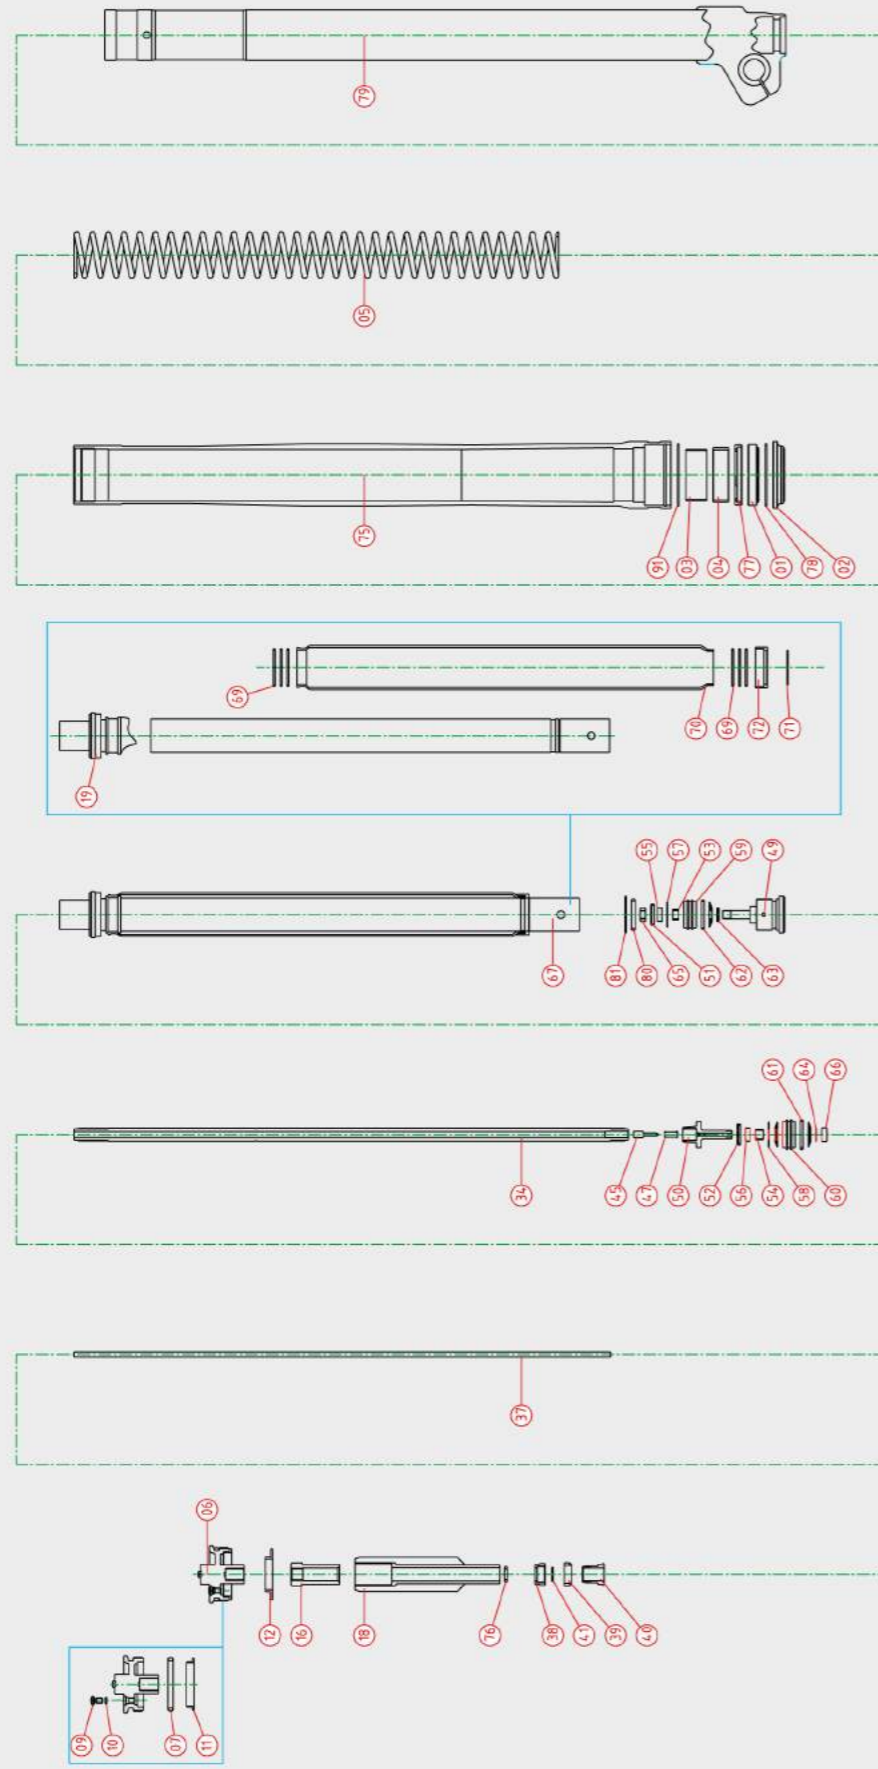

Open Cartridge Front Fork