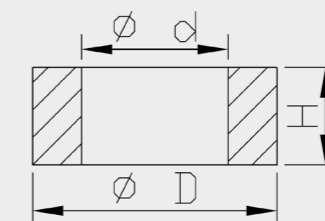

Art. nr.	d	D	H
110220000101*	12.5	20.0	8.0
110220000201	10.0	18.0	8.0
110220000301	12.5	18.0	8.0
110220000401*	12.5	20.0	14.5
110220000501	12.5	20.0	14.5

23

Yamaha			Kawasaki			Honda		
Model	Years	Art. nr.	Model	Years	Art. nr.	Model	Years	Art. nr.
YZ65	2019-	110231000101	KX125/KX250	1995-2008	110231200101	CRF450R	2009-2016	110231200101
YZ80/YZ85	1993-	110231000101						
YZ125/YZ250	1995-	110231200101	KX250F	2004-2005	110231200101			
			KX450F	2006-2014	110231200101			
YZ250X	2016-	110231200101						
YZ250F	2001-	110231200101						
YZ250FX	2015-	110231200101						
YZ450F	2003-	110231200101						
YZ450FX	2016-	110231200101						
WR250F	2001-	110231200101						
WR450F	2003-	110231200101						

GasGas		
Model	Years	Art. nr.
EC250/300	2018-	110231200101
XC250/300	2018-	110231200101

Sherco		
Model	Years	Art. nr.
SE/SEF Factory	2019-	110231200101
SC/SCF Factory	2019-	110231200101