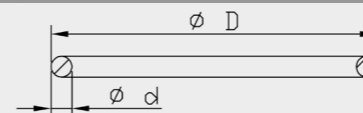

Snap Ring Oil Seal dimensions

Art. nr.	d	D
110783600101	1.6	53.0
110784600101*	1.6	63.0
110784800101	1.6	66.0