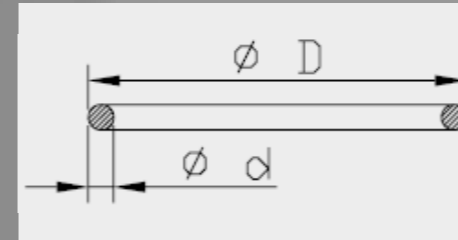

31

Yamaha			
Model	Years	Position	Art. nr.
YFZ450	2004-2009	front	120313600101
YFZ450R	2009-2012	front	120314400101
	2009-2012	rear	120314600101
YFZ450X	2010-2011	front	120314400101
	2010-2011	rear	120314600101

Kawasaki			
Model	Years	Position	Art. nr.
KFX450R	2008-2011	front	120313600101
	2008-2011	rear	120314600101

Suzuki			
Model	Years	Position	Art. nr.
LT-450	2006-2009	front	120314000301
	2006-2009	rear	120315000101

Can-am			
Model	Years	Position	Art. nr.
DS450	2008	front	120313600101
	2008	rear	120314000301
DS450X.MX	2009-2012	front	120314000301
	2009-2012	rear	120314600101
DS450X.XC	2009-2011	front	120313600101
	2009-2011	rear	120314000301

O-ring Seal Head dimensions			
Art. nr.	d	D	
120313600101	3.5	36.0	
120314000301	3.5	41.0	
120314400101	3.5	44.0	
120314600101	3.5	47.0	
120315000101	3.5	50.0