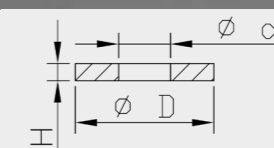

Washer Inside Cylinder dimensions

Art. nr.	d	D	H
110480003501	14.5	26.0	3.0
110680000101	14.0	33.5	7.0

* as long as stock lasts 83