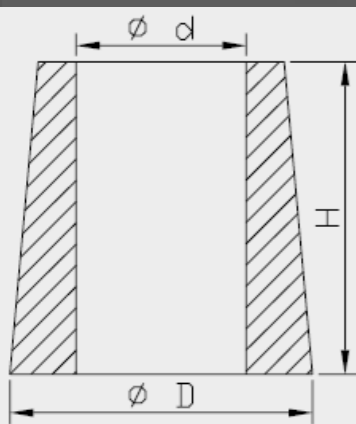

### Bump Rubber dimensions

Art. nr.	d	D	H
I2034I20010I	12.5	34.0	40.0
I2034I40010I	14.0	38.0	55.0
I2034I60010I	16.0	34.0	59.0
I2034I60020I	16.0	34.0	59.0
I2034I60050I	16.0	47.0	74.0
I2034I60070I	16.0	56.5	54.5
I2034I60080I	16.0	34.0	59.0
I2034I80010I	18.0	35.0	59.0