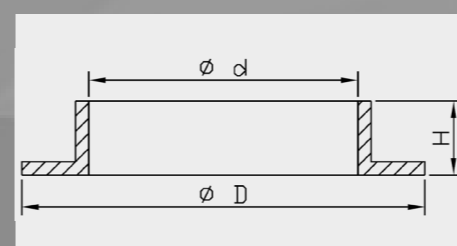

Honda				
Model	Years	Art. nr.	Spacer	N
CRF450R	2009-2012	110240000402		22

Husqvarna				
Model	Years	Art. nr.	Spacer	N
CR/TC/TXC	2010-2013	110240000802	110140000101	20

GasGas				
Model	Years	Art. nr.	Spacer	N
EC250/300	2018-	110240000802	110140000101	20
XC250/300	2018-	110240000802	110140000101	20

Sherco				
Model	Years	Art. nr.	Spacer	N
SE/SEF Factory	2019-	110240000802	110140000101	20
SC/SCF Factory	2019-	110240000802	110140000101	20

Spring Seat Against Free Piston

25

Yamaha		
Model	Years	Art. nr.
YZ125/YZ250	2005-2005	110250000101*
	2006-	110250000301
YZ250X	2016-	110250000301
YZ250F	2005-2005	110250000101*
	2006-	110250000301
YZ250FX	2015-	110250000301
YZ450F	2005-2005	110250000101*
	2006-	110250000301
YZ450FX	2016-	110250000301
WR250F	2015-	110250000301
WR450F	2012-	110250000301

Kawasaki		
Model	Years	Art. nr.
KX250	2005-2005	110250000201*
	2006-2008	110250000301
KX450F	2006-2012	110250000301

GasGas		
Model	Years	Art. nr.
EC250/300	2018-	110250000301
XC250/300	2018-	110250000301

Sherco		
Model	Years	Art. nr.
SE/SEF Factory	2019-	110250000301
SC/SCF Factory	2019-	110250000301

Honda		
Model	Years	Art. nr.
CRF450R	2009-2012	110250000301

Husqvarna		
Model	Years	Art. nr.
CR/TC/TXC	2010-2013	110250000301

Spring Seat Against Free Piston dimensions