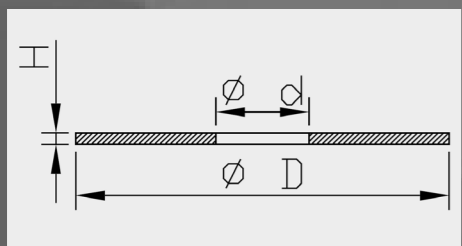

Non-Return Valve Rebound Base Valve

58

Yamaha		
Model	Years	Art. nr.
YZ65	2019-	110570000301
YZ85	2002-	110570000301
YZ125/YZ250	1992-2004 2005-2005	110570000501 110570001301*
YZ250F	2001-2001 2005-2005	110570000501 110570001301*
YZ400F	1998-1999	110570000501
YZ426F	2000-2002	110570000501
YZ450F	2003-2004 2005-2005	110570000501 110570001301*
WR250F	2005-2005 2006-2014	110570000101* 110570000901
WR450F	2005-2005 2006-2011	110570000101* 110570000901

Kawasaki		
Model	Years	Art. nr.
KX85	2014-	110570000301
KX125	1991-1998 2003-2008	110570000501 110570001101
KX250	1991-1998 2003-2004 2005-2008	110570000501 110570001101 110570000301
KX250F	2004-2005	110570001101
KX450F	2006-2006 2013-2014	110570000301 110570000501
KX500	1996-2004	110570000501

Honda		
Model	Years	Art. nr.
CR125R	1994-1999	110570000101*
CR250R	1995-1996	110570000501
CRF450R	2013-2014	110570000501
CR500R	1995-2002	110570000501

Suzuki		
Model	Years	Art. nr.
RM250	2002-2002 2003-2003	110570000101* 110570000901
RM-Z250	2004-2006	110570001101

Husqvarna		
Model	Years	Art. nr.
WR/TE	2010-2013	110570001101

Non-Return Valve Rebound Base Valve dimensions

Art. nr.	d	D	H
110570000101*	11.2	22.0	0.4
110570000301	8.0	17.0	0.3
110570000501	11.2	25.0	0.4
110570000901	10.2	24.0	0.4
110570001101	8.0	22.0	0.4
110570001301*	10.2	22.0	0.4

Compression Piston

59

Yamaha		
Model	Years	Art. nr.
YZ65	2019-	110590000301
YZ85	2002-	110590000301
YZ125/YZ250	1997-2004 2005-2005 2006-2007 2008-	110590000901 110590001201* 110590001301* 110590001601
YZ250X	2016-	110590001601
YZ250F	2001-2004 2005-2005 2006-2007 2008-	110590000901 110590001201* 110590001301* 110590001601
YZ250FX	2015-	110590001601
YZ400F	1999-1999	110590000901
YZ426F	2000-2002	110590000901
YZ450F	2003-2004 2005-2005 2006-2007 2008-	110590000901 110590001201* 110590001301* 110590001601
YZ450FX	2016-	110590001601
WR250F	2005-2005 2006-2014 2015-	110590001001 110590001401 110590001601
WR450F	2005-2005 2006-2011 2012-	110590001001 110590001401 110590001601

Kawasaki		
Model	Years	Art. nr.
KX125	1997-2002 2003-2008	110590000901 110590001101*
KX250	1997-2002 2003-2004 2005-2005	110590000901 110590001101* 110590000201*
KX250F	2004-2005	110590001101*
KX450F	2006-2006 2007-2007 2008-2012 2013-2014	110590001701 110590001301* 110590001601 110590002301
KLX450R	2007-2009	110590001301*

GasGas		
Model	Years	Art. nr.
EC250/300	2018-	110590001601
XC250/300	2018-	110590001601

Sherco		
Model	Years	Art. nr.
SE/SEF Factory	2019-	110590001601
SC/SCF Factory	2019-	110590001601

Honda		
Model	Years	Art. nr.
CR125R	1997-2007	110590000901
CRF450R	2009-2010 2011-2011 2012-2012 2013-2014 2015-2016	110590001301* 110590001601 110590002201 110590002301 110590002401

Suzuki		
Model	Years	Art. nr.
RM250	2001-2002 2003-2003	110590000901 110590001101*
RM-Z250	2004-2006 2016-	110590001101* 110590002401

Husqvarna		
Model	Years	Art. nr.
CR/TC/TXC	2010-2013	110590001601
WR/TE	2010-2013	110590000901