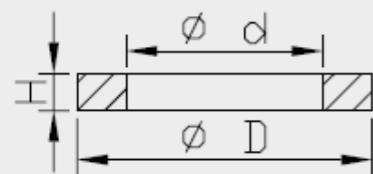

Support Washer dimensions

Art. nr.	d	D	H
I20230000101	9.0	33.0	4.0
I20230000201	12.0	37.0	4.5
I20230000301	12.0	37.0	3.2
I20230000401	12.0	41.0	4.5
I20230000701	14.0	41.0	4.5

Seal Head Complete dimensions