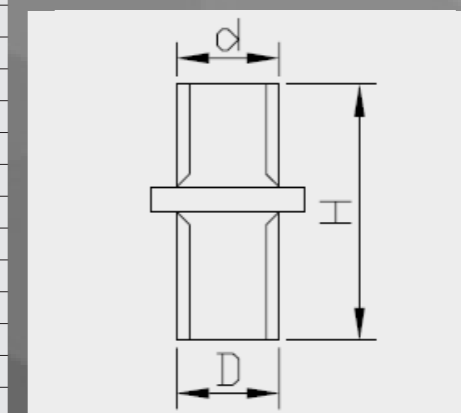

Air Valve Comp With O-ring dimensions

Art. nr.	d	D	H
120130000101	8.0	8.0	21.0
120130000201	8.0	8.0	21.0