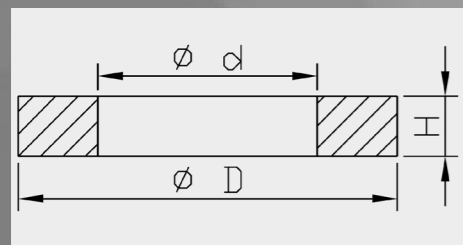

14

Yamaha			Kawasaki		
Model	Years	Art. nr.	Model	Years	Art. nr.
YZ65	2019-	110140000201	KX85	2002-	110140000201
YZ85	2002-	110140000201	KX125/KX250	2003-2003	110140000401*

Bump Rubber Washer dimensions

Art. nr.	d	D	H
110140000201	10.5	24.5	3.0
110140000401*	22.0	38.0	6.0