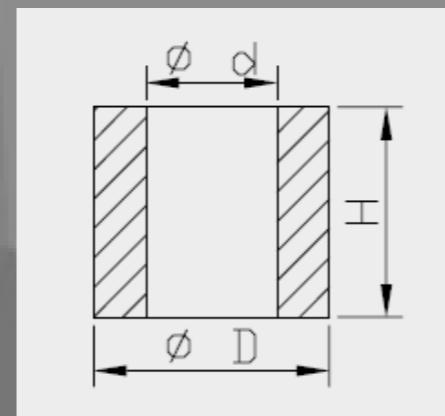

Piston Rod Inside, Needle Guide dimensions