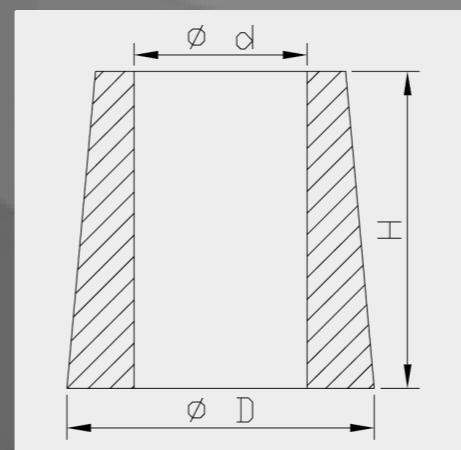

Bump Rubber dimensions

Art. nr.	d	D	H
110130000101	11.0	24.0	13.5
110130000201*	18.0	32.0	33.0
110130000301	14.5	24.0	10.0
110130000401*	18.0	32.0	33.0
110130000901	18.0	32.0	33.0