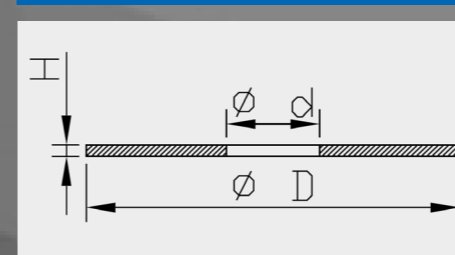

Non-Return Valve Compression Base Valve dimensions

Art. nr.	d	D	H
110570000101*	11.2	22.0	0.4
110570000501	11.2	25.0	0.4
110570000901	10.2	24.0	0.4
110570001501*	8.0	32.0	0.4
110570001701	8.0	30.0	0.4

Non-Return Valve Rebound Base Valve