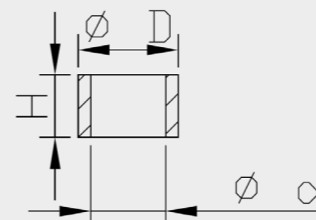

Slide Collar Compression Base Valve dimensions

Art. nr.	d	D	H
110530000501	6.0	8.0	4.3
110530000701*	8.0	10.0	5.5
110530000801	8.0	11.0	4.6
1105300001301*	8.0	10.0	4.5
1105300001501	6.0	8.0	5.3
1105300001601	8.0	10.0	4.8
1105300001701	6.0	8.0	3.8