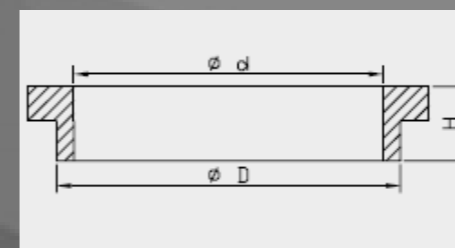

Cap of Shockbody dimensions

Art. nr.	d	D	H
I20333600101	14.0	37.0	9.0
I20334000101	14.0	38.0	10.0
I20334400101*	15.0	45.0	10.0
I20334600101	17.0	47.0	10.0
I20334600201	19.0	47.0	10.0
I20335000201	17.5	53.0	10.0