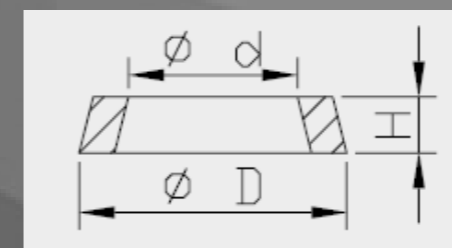

Oil Seal dimensions

Art. nr.	d	D	H
I20271200101	12.5	27.0	5.0
I20271400101	14.0	30.0	5.0
I20271600101	16.0	36.0	5.0
I20271600201	16.0	28.0	5.0
I20271800101	18.0	30.0	5.0