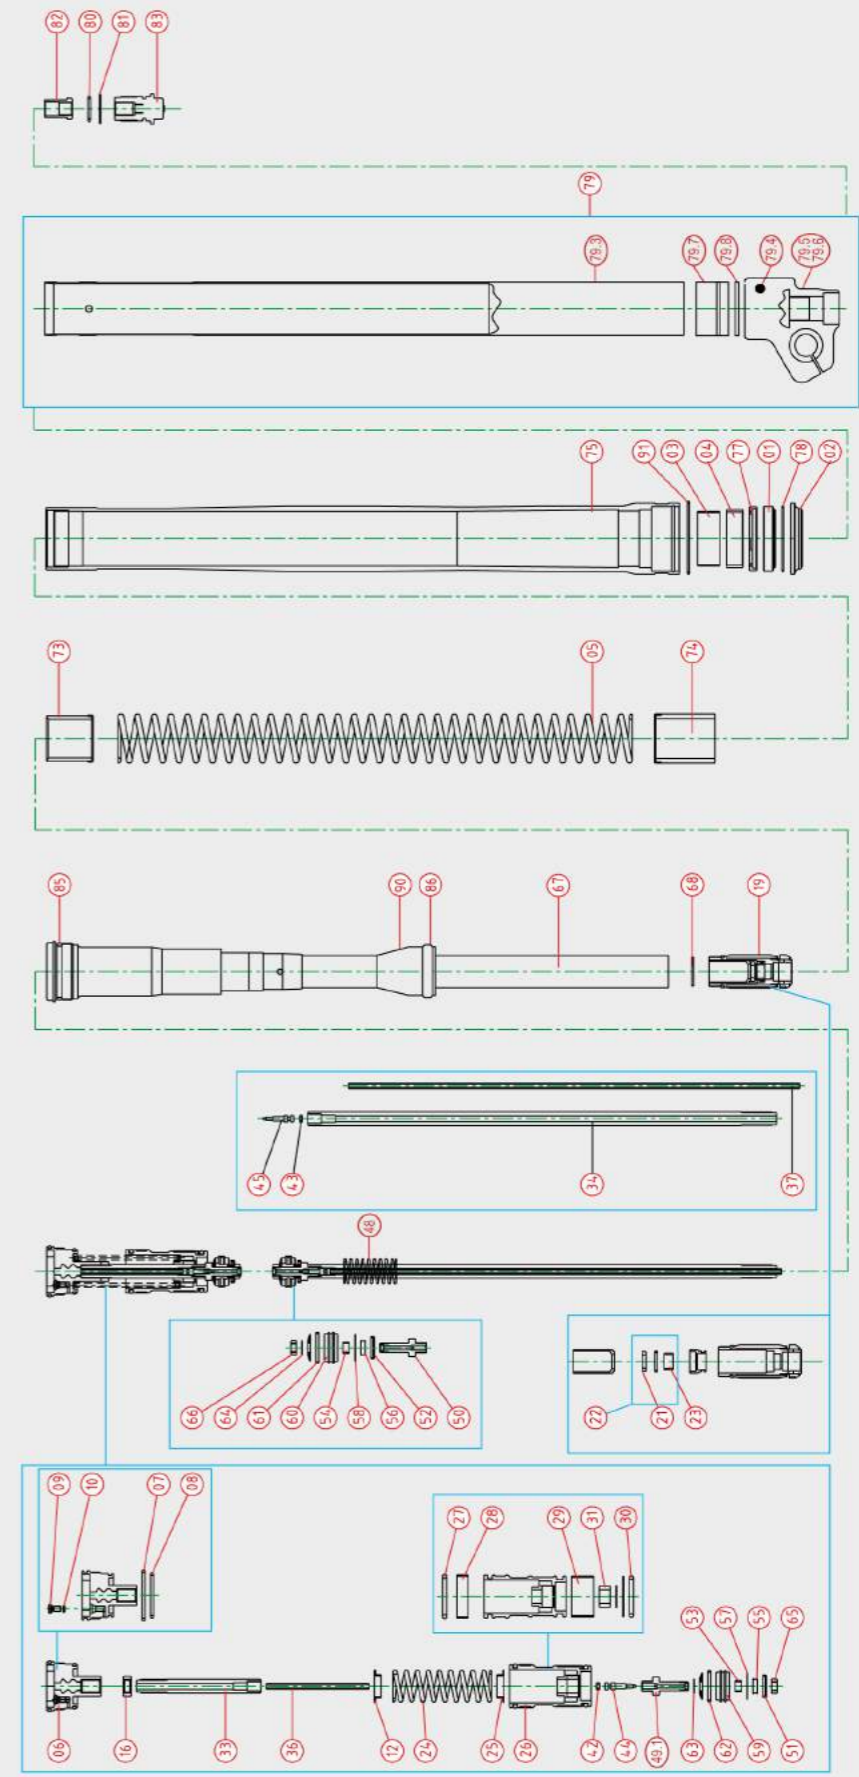

## SUZUKI

Model	Year	Front Fork Innertube (mm)	Cartridge System	Rear Shock Body (mm)	Piston Rod (mm)
GSXR1000	2002-2007	43	open	46	16
HAYABUSA	2008-2008	43	open	40	14

Open Cartridge Front Fork

Closed Cartridge Front Fork