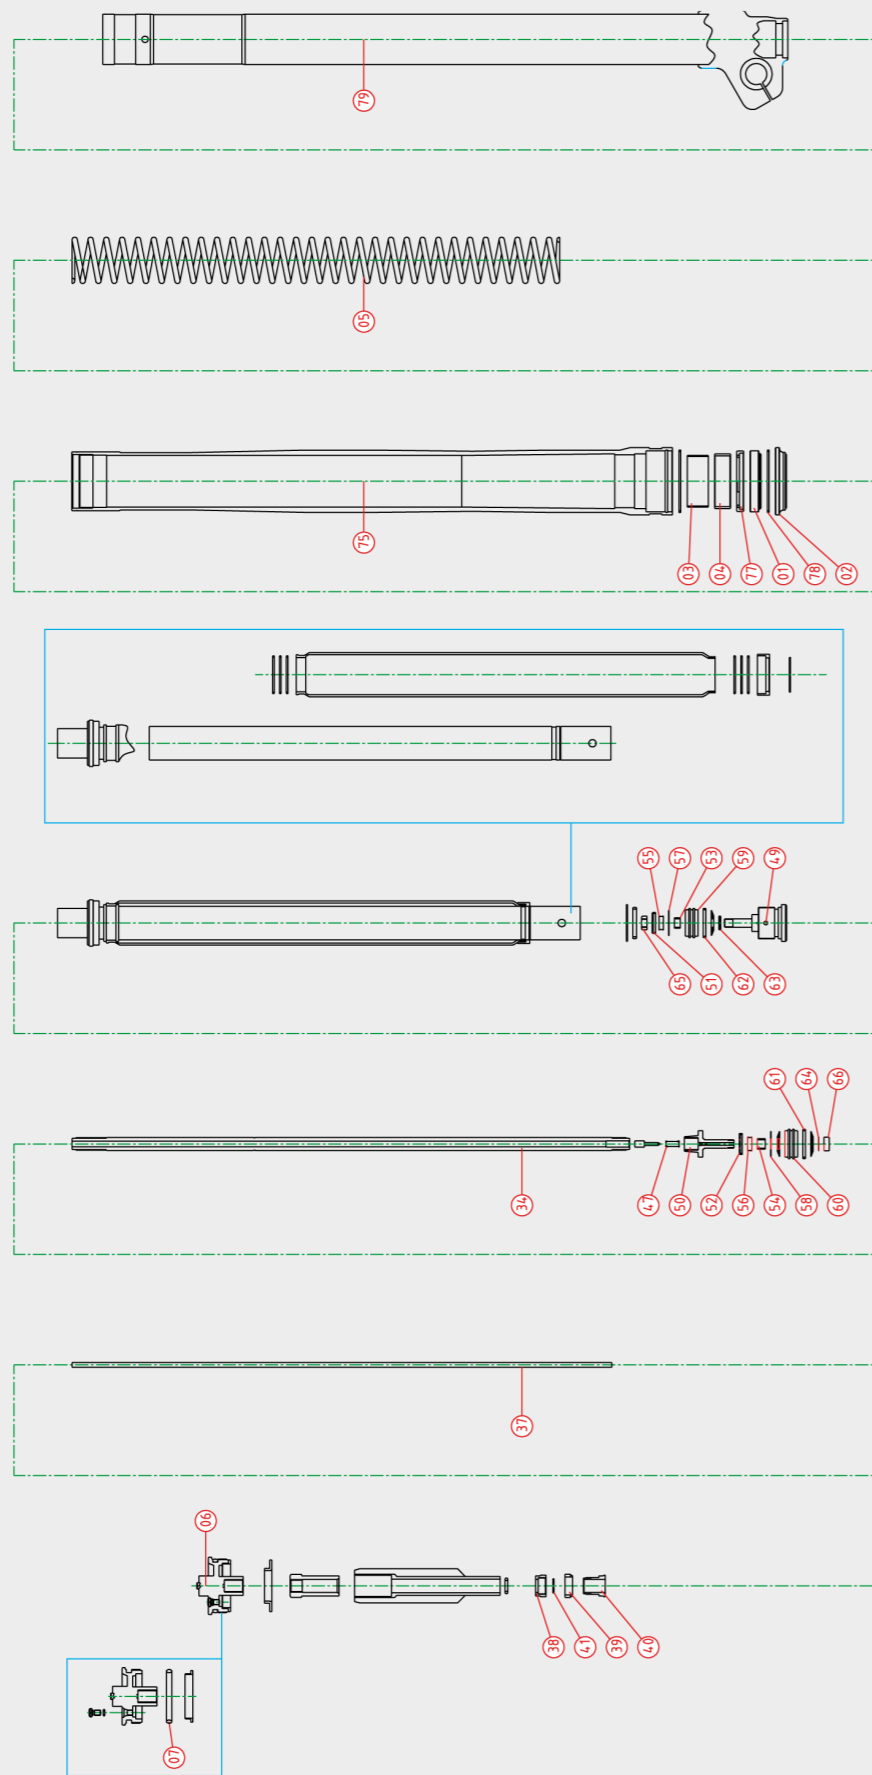

Road Front Fork Service Parts

Nr.	Description	Page
1	oil seal	168
2	dust seal	168
3	slide bushing	169
5	front fork spring	170
75	outertube complete	171
79	innertube complete	171