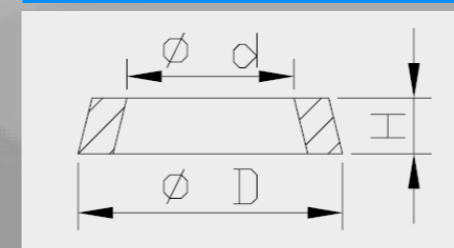

Oil Seal dimensions

Art. nr.	d	D	H
I20271400101	14.0	30.0	5.0
I20271400201	14.0	27.0	5.0
I20271400301	14.0	18.0	2.0
I20271600201	16.0	28.0	5.0
I20271600501	16.0	19.5	1.5
I20271600601	16.0	29.0	5.0

26

Kawasaki		
Model	Years	Art. nr.
ZX10	2005-2008	I20260000101

Suzuki		
Model	Years	Art. nr.
GSXR1000	2002-2003	I20260000201
	2005-2007	I20260000201