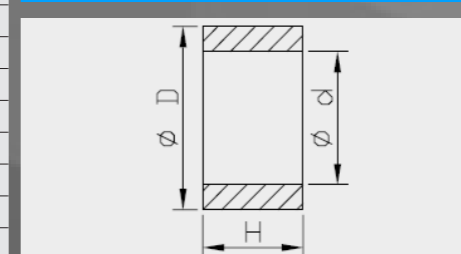

Bearing Body dimensions

Art. nr.	d	D	H
I20050000101	14.0	26.0	13.0
I20050000201	20.0	24.0	40.0