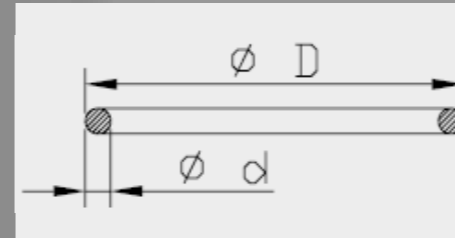

22

Yamaha			
Model	Years	Position	Art. nr.
YFZ450	2004-2009	front	I20223600101
YFZ450R	2009-2012	front	I20224400101
	2009-2012	rear	I20224600101
YFZ450X	2010-2011	front	I20224400101
	2010-2011	rear	I20224600101

Kawasaki			
Model	Years	Position	Art. nr.
KFX450R	2008-2011	front	I20223600101
	2008-2011	rear	I20080000101

Suzuki			
Model	Years	Position	Art. nr.
LT-450	2006-2009	front	I20224000101
	2006-2009	rear	I20225000101

Can-am			
Model	Years	Position	Art. nr.
DS450	2008	front	I20223600101
	2008	rear	I20224000101
	2009-2011	front	I20224000101
DS450X.MX	2009-2012	front	I20224000101
	2009-2012	rear	I20224600101
DS450X.XC	2009-2011	front	I20223600101
	2009-2011	rear	I20224000101

Piston O-ring dimensions		
Art. nr.	d	D
I20080000101	1.5	25.0
I20223600101	2.0	32.0
I20224000101	2.0	36.0
I20224400101	2.0	40.0
I20224600101	2.0	42.0
I20225000101	2.0	46.0