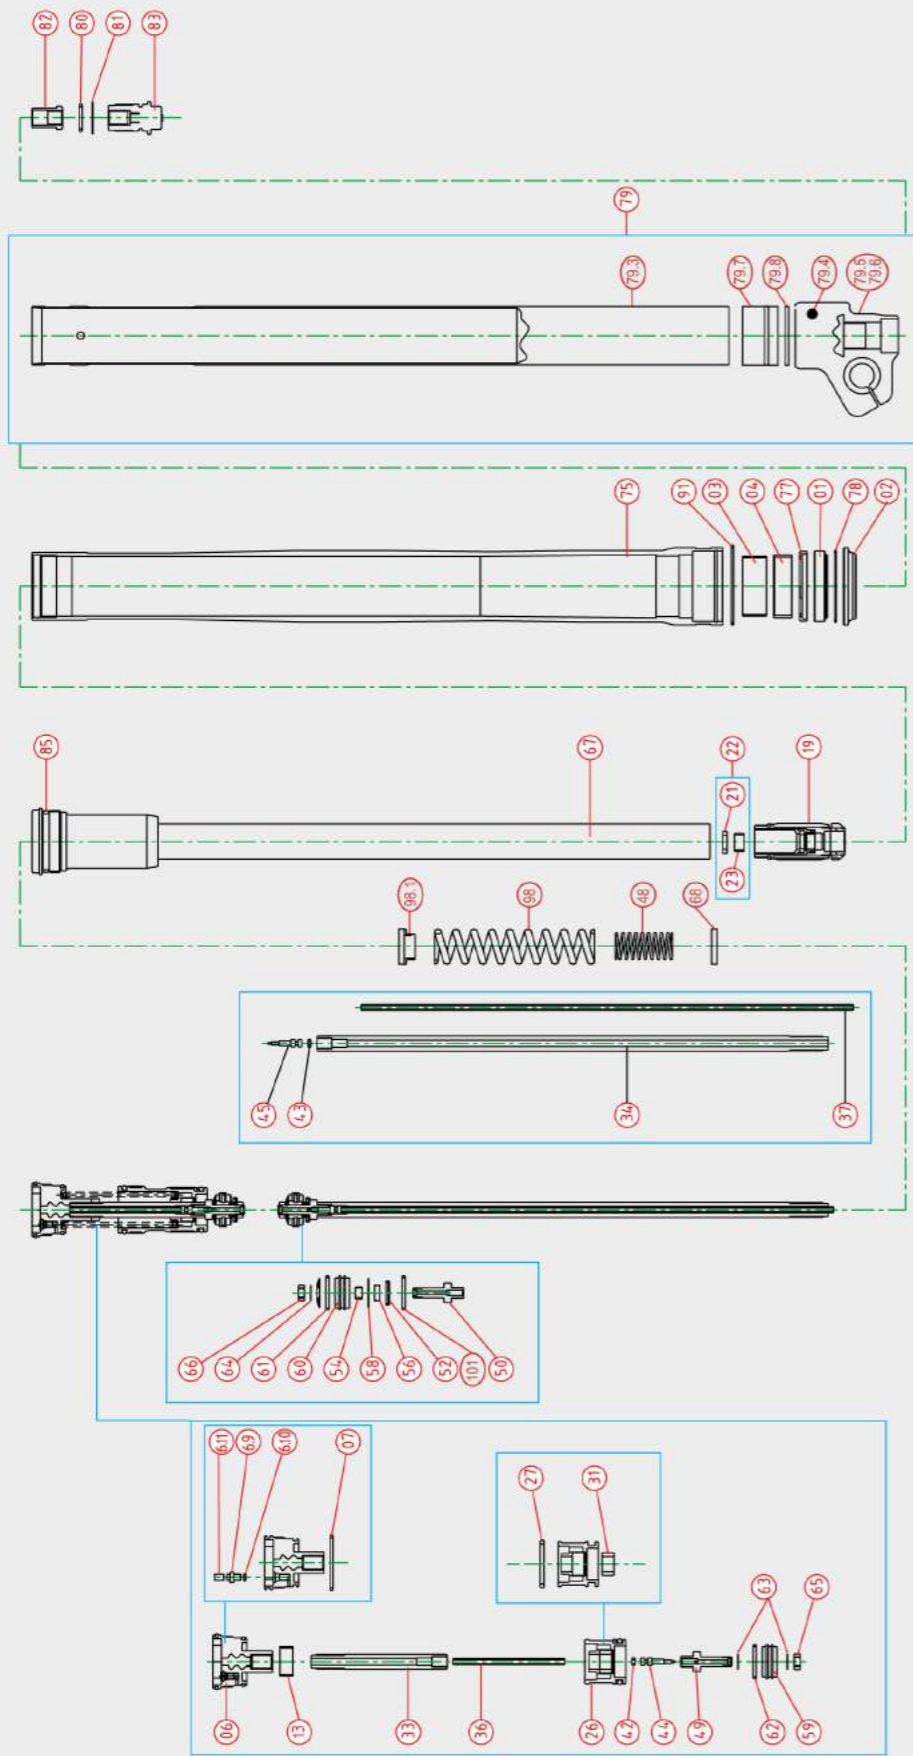

PSF I

PSF II

Front Fork

Nr.	Description	Page
1	oil seal	18
2	dust seal	20
3	piston metal	22
4	slide metal	24
	service kit	26
5	front fork spring	28
6	top cap complete	34
6.1	top cap assy right	35
6.2	top cap assy left	35
6.9	air valve comp	35
6.10	o-ring air valve	35
6.11	cap air valve	35
7	top cap o-ring top	36
8	top cap o-ring bottom	37
9	bleed bolt complete with o-ring	38
11	plastic ring under top cap	39
12	spring seat against top cap steel	40
13	bump rubber	41
14	bump rubber washer	42
15	bump rubber holder steel	42
16	nut next to top cap	43
18	spring guide	44
19	cylinder head comp	45
19.1	cylinder head guide ring	45
20	spring seat top of cartridge	46
21	seal inside cartridge head	46
22	cylinder bushing complete	47
23	bush cylinder head	47
24	free piston spring	48
25	spring seat against free piston	49
26	free piston complete	50
27	free piston o-ring top	50
28	free piston metal top	51
29	free piston metal bottom	51
30	free piston, o-ring bottom	52
31	o-ring/seal for free piston shaft	52
33	piston rod compression	53
34	piston rod rebound	54
36	push rod compression	55
37	push rod rebound	56
38	oil lock nut	57
39	oil lock ring	57
40	oil lock stopper	58
41	oil lock snap ring	58
42	o-ring inside compression piston rod	59
43	o-ring inside rebound piston rod	59
44	needle inside compression piston rod	60
45	needle inside rebound piston rod	61
47	spring inside rebound piston rod	62
48	top out spring comp	63
49	base valve compression	65
49.1	base valve compression complete	64
50	base valve rebound	65
50.1	rebound base valve complete right	66
50.2	rebound base valve complete left	66
50.3	base valve rebound right	66
50.4	base valve rebound left	66