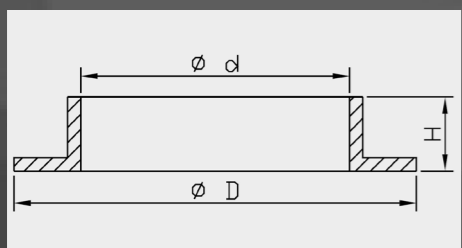

Spring Seat against Top Cap Steel dimensions

Art. nr.	d	D	H
110124600101*	28.0	31.0	9.5
110124800101	29.0	33.0	7.0
110124800201	29.0	48.0	12.0
110250000101*	18.0	29.0	6.0
110250000201	16.0	25.0	6.0
110250000301	16.0	25.0	9.0