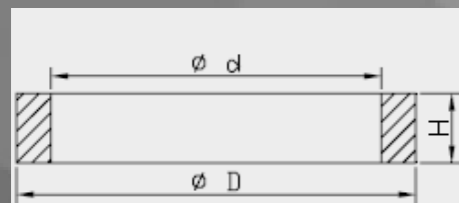

1

Yamaha		
Model	Years	Art. nr.
R6	2002-2003	110014300202
RI	1999-2001	110014100202
	2002-2003	110014300302
	2004-2006	110014300402

Kawasaki		
Model	Years	Art. nr.
ZX6	2003-2004	110014100202
ZX10	2004-2005	110014300302
	2006-2008	110014300502

Suzuki		
Model	Years	Art. nr.
GSXR1000	2002-2004	110014300302
	2005-2007	110014300502
HAYABUSA	2008-2008	110014300502

Oil Seal dimensions

Art. nr.	d	D	H
110014100202	41.0	53.0	8.0
110014300302	43.0	55.0	9.5
110014300402	43.0	55.0	9.5
110014300502	43.0	55.0	9.5

2

Yamaha		
Model	Years	Art. nr.
RI	1999-2001	110024100202
	2002-2006	110024300202

Kawasaki		
Model	Years	Art. nr.
ZX6	2003-2004	110024100202
ZX10	2004-2005	110024300202
	2006-2008	110024300302

Suzuki		
Model	Years	Art. nr.
GSXR1000	2002-2004	110024300202
	2005-2007	110024300302
HAYABUSA	2008-2008	110024300302