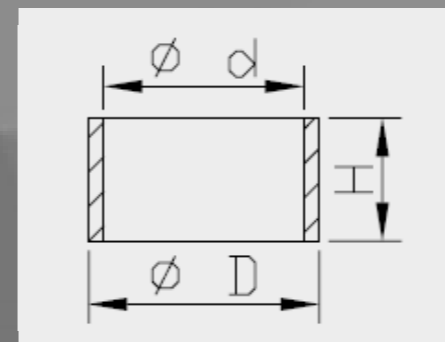

Bush

29

Yamaha			
Model	Years	Position	Art. nr.
YFZ450	2004-2009	front	I20291200101
YFZ450R	2009-2012	front	I20291400101
	2009-2012	rear	I20291600201
YFZ450X	2010-2011	front	I20291400101
	2010-2011	rear	I20291600201

Suzuki			
Model	Years	Position	Art. nr.
LT-450	2006-2009	front	I20291400201
	2006-2009	rear	I20291800101

Can-am			
Model	Years	Position	Art. nr.
DS450X.MX	2009-2012	front	I20291600201
	2009-2012	rear	I20291600201
DS450X.XC	2009-2011	front	I20291200101
	2009-2011	rear	I20291400101

27

Yamaha			
Model	Years	Position	Art. nr.
YFZ450	2004-2009	front	I20271200101
YFZ450R	2009-2012	front	I20271400101
	2009-2012	rear	I20271600101
YFZ450X	2010-2011	front	I20271400101
	2010-2011	rear	I20271600101

Can-am			
Model	Years	Position	Art. nr.
DS450X.MX	2009-2012	front	I20271600201
	2009-2012	rear	I20271600201
DS450X.XC	2009-2011	front	I20271200101
	2009-2011	rear	I20271400101

Suzuki			
Model	Years	Position	Art. nr.
LT-450	2006-2009	front	I20271400101
	2006-2009	rear	I20271800201

Oil Seal dimensions				
Art. nr.	d	D	H	
I20271200101	12.5	27.0	5.0	
I20271400101	14.0	30.0	5.0	
I20271600101	16.0	36.0	5.0	
I20271600201	16.0	28.0	5.0	
I20271800201	18.0	30.0	5.0	

Bush dimensions

Art. nr.	d	D	H
I20291200101	12.5	16.0	12.0
I20291400101	14.0	16.0	15.0
I20291400201	14.0	16.0	12.0
I20291600201	16.0	18.0	13.5
I20291800101	18.0	20.0	15.0