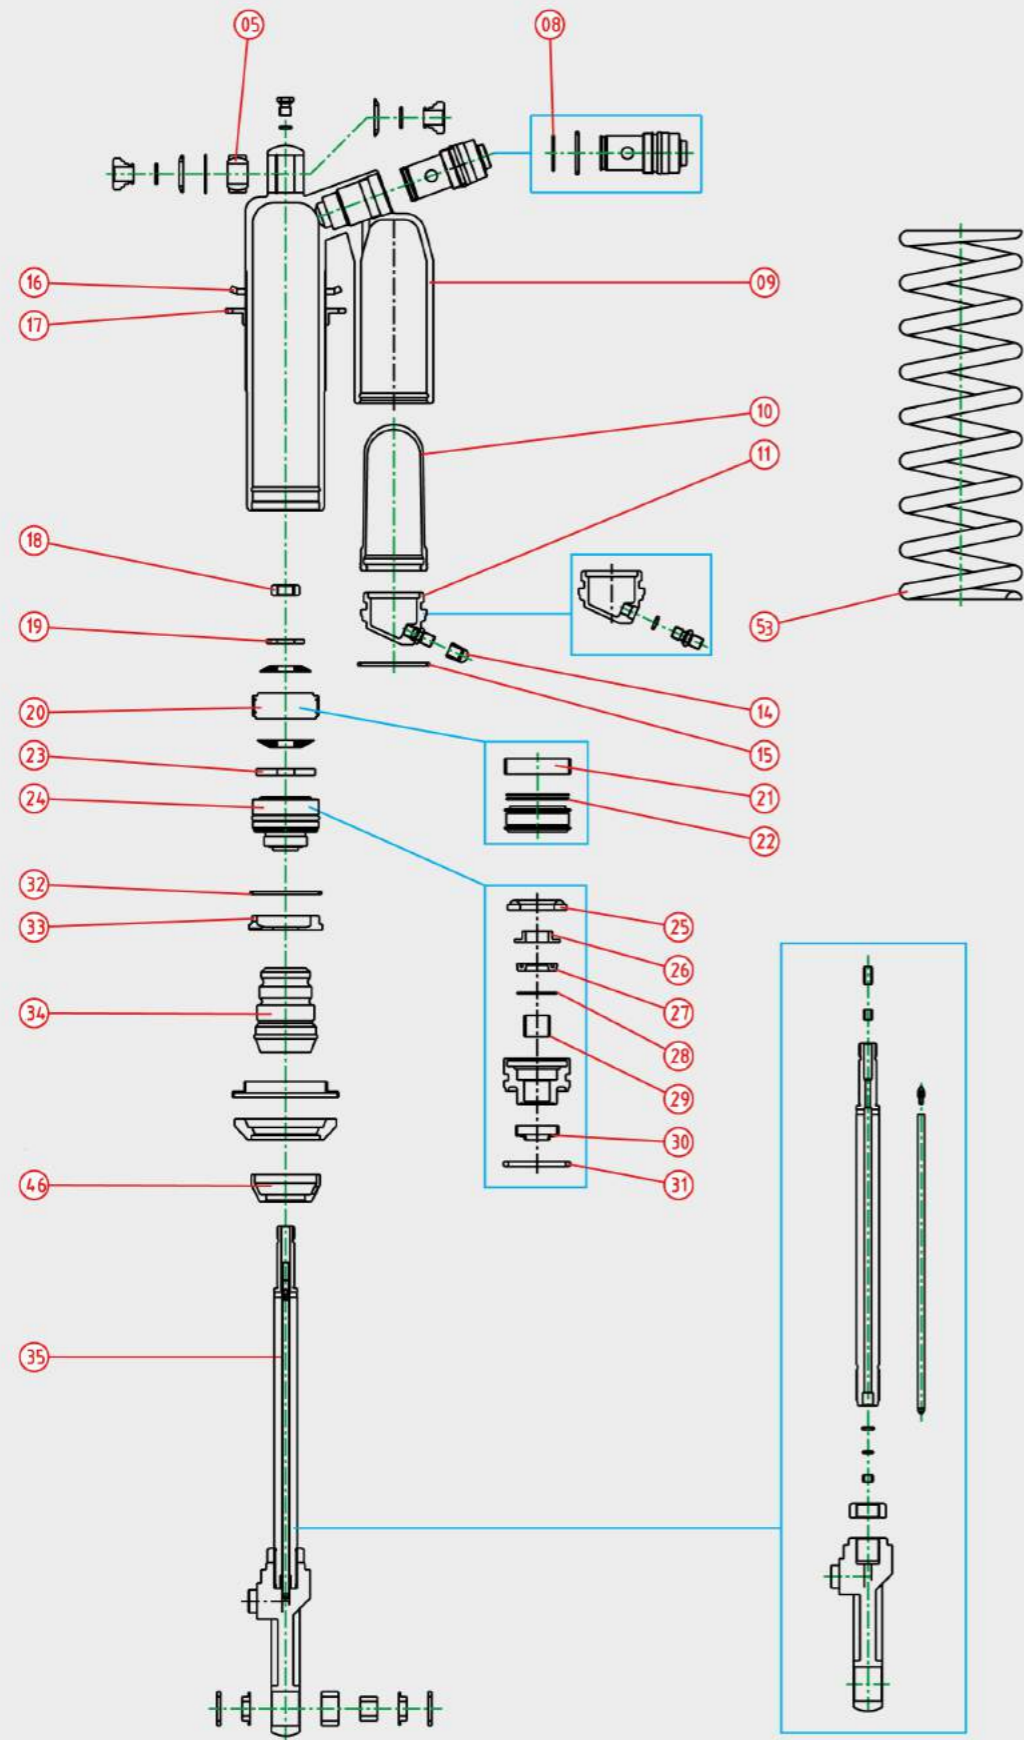

Road Rear Shock Service Parts

Nr.	Description	Page
10	bladder	174
20	piston complete	175
21	piston ring	176
22	piston o-ring	176
23	support washer piston rod	177
24	seal head complete	177
25	bump rubber seal head	178
26	washer seal head large / oil lock	178
27	oil seal	179
28	washer bearing small	179
29	bush	180
30	dust seal	180
31	o-ring seal head	181