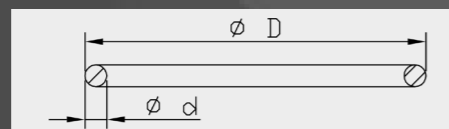

Free Piston, O-ring Top dimensions

Art. nr.	d	D	H
110270000101	3.4	38.5	9.5
110270000201*	3.5	38.5	7.0
110270000301	3.5	38.5	12.0
120313600101	3.5	36.0	6.0