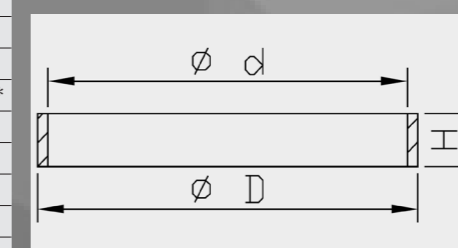

Free Piston, Piston Metal Bottom dimensions

Art. nr.	d	D	H
110290000101	34.0	36.0	5.0
110293600101*	34.0	36.0	20.0