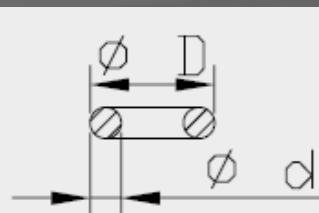

Suzuki		
Model	Years	Art. nr.
RM250	2001-2003	120411600101
RM-Z250	2004-2006	120411600101
	2016-	120411600101

Husqvarna		
Model	Years	Art. nr.
ALL	2011-2013	120411600101

42

Yamaha			
Model	Years	Art. nr.	
YZ125/YZ250	1991-2005	120421600101	
	2006-	120421800101	
YZ250X	2016-	120421800101	
YZ250F	2001-2005	120421600101	
	2006-2011	120421800101	
	2012-	120421600101	
YZ250FX	2015-	120421600101	
YZ426F	2000-2002	120421600101	
YZ450F	2003-2005	120421600101	
	2006-2009	120421800101	
	2010-	120421600101	
YZ450FX	2016-	120421600101	
WR250F	2003-	120421600101	
WR450F	2003-	120421600101	

Kawasaki		
Model	Years	Art. nr.
KX125/KX250	1991-2008	120421600101
KX250F	2004-2005	120421600101
KX450F	2006-2014	120421600101
KX500	1991-1994	120421600101
KLX450R	2007-2007	120421600101

Honda		
Model	Years	Art. nr.
CR125R	1991-2007	120421600101
CR250R	1991-1991	120421600101
	1995-1996	120421600101
CRF450R	2009-2016	120421600101
CR500R	1991-1993	120421600101
	1995-2002	120421600101

Suzuki		
Model	Years	Art. nr.
RM250	2001-2003	120421600101
RM-Z250	2004-2006	120421600101
	2016-	120421600101

Husqvarna		
Model	Years	Art. nr.
ALL	2011-2013	120421600101

Piston Rod Inside, O-ring dimensions

Art. nr.	d	D
120411600101	1.8	8.0
120411800101	1.9	12.5