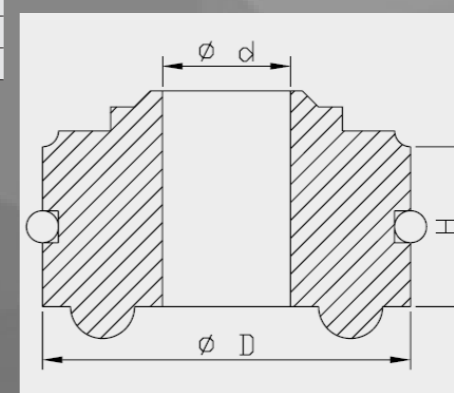

24

Kawasaki		
Model	Years	Art. nr.
ZX6	2001-2001	I20244000601
	2003-2004	I20244000401
ZX9	2001-2001	I20244000601
ZX10	2004-2004	I20244000401
	2005-2007	I20244000501
	2008-2008	I20244000701
ZX1200R	2001-2001	I20244000601

Suzuki		
Model	Years	Art. nr.
GSXR1000	2002-2002	I20244600701
	2003-2003	I20244600901
	2005-2007	I20244600901
HAYABUSA	2008	I20244000301

Seal Head Complete dimensions

Art. nr.	d	D	H
I20244000301	14.0	40.0	16.5
I20244000401	14.0	40.0	17.5
I20244000501	14.0	40.0	19.5
I20244000601	14.0	40.0	21.0
I20244000701	14.0	40.0	17.0
I20244600701	16.0	46.0	21.0
I20244600901	16.0	46.0	21.0