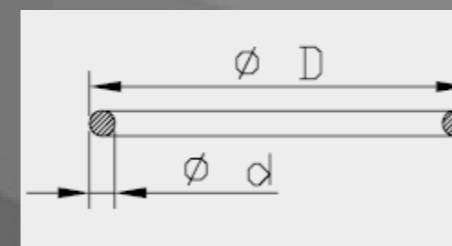

O-ring Seal Head dimensions

Art. nr.	d	D
I20313600101	3.5	36.0
I20314000101	2.0	44.0
I20314400101	3.5	44.0
I20314600101	3.5	47.0
I20315000101	3.5	50.0